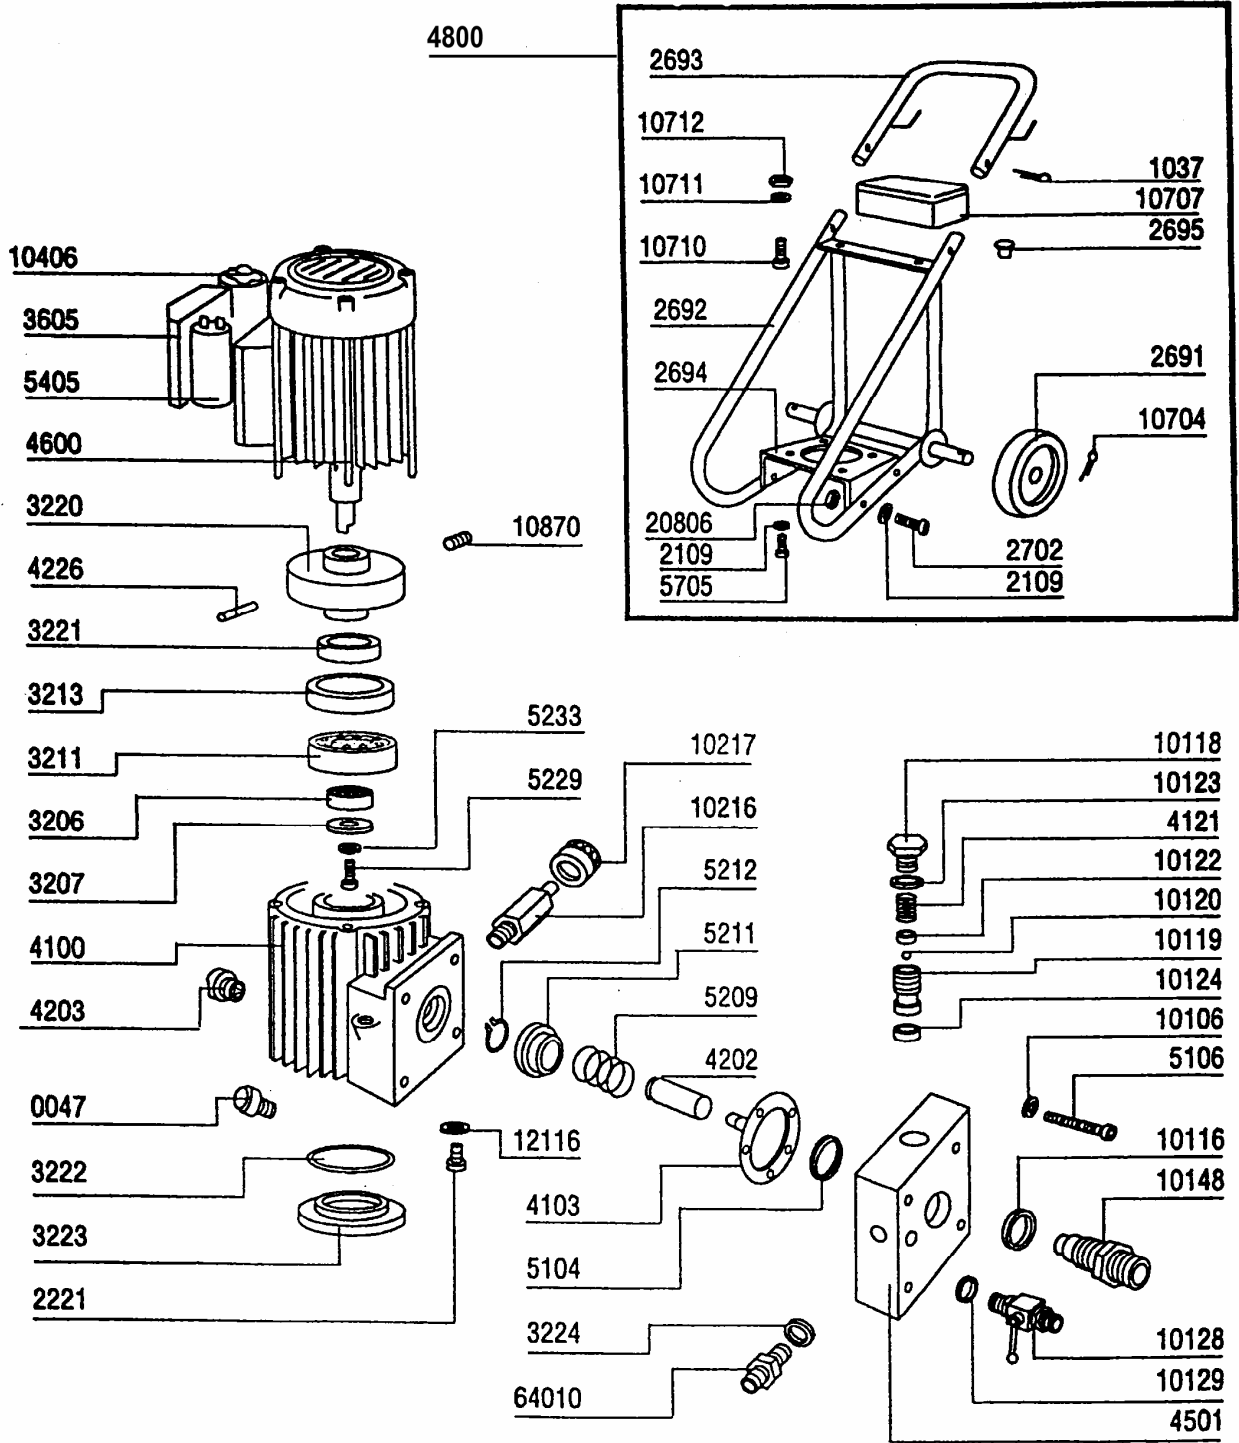

PART LIST and DIAGRAM
Electric Diaphragm Airless Pump GOLD 4200

PART LIST and DIAGRAM
Electric Diaphragm Airless Pump GOLD 4200

Ref.	Description	Q.ty
4200	Electric Diaphragm Airless pump GOLD 4200	
000047	PLUG VALVE	1
002221	DISCHARGE OIL PLUG	1
002614	MOTOR PROTECTOR 6 Amp.	1
003206	CAM'S BEARING	1
003207	WASHER	1
003211	FLYWHEEL BEARING	1
003213	OIL SEAL	1
003220	FLYWHEEL	1
003221	SCRAPER RING	1
003222	O.R.	1
003223	CAP	1
003224	COPPER GASKET	1
003605	SWITCH BOX	1
004100	HYDRAULIC HSG., COMPLETE	1
004103	DIAPHRAGM, COMPLETE	1
004121	BALL SPRING	1
004202	PISTON	1
004203	OIL LEVEL GLASS	1
004226	ELASTIC PIN	1
004501	HEAD BLOCK	1
004600	ELECTRIC MOTOR 1 HP 220 Volt/50 Hz	1
005104	DIAPHRAGM SUPPORT	1
005106	HEAD BOLT	4
005209	PISTON SPRING	1
005211	SPRING GUIDE	1
005212	SEEGER RING	1
005229	FIXING BOLT	1
005233	WASHER SCHNOOR	1
005405	CONDENSER 25 MF	1
005705	FIXING BOLT	4
010106	WASHER SCHNOOR	4
010116	SUCTION VALVE GASKET	1
010118	COMPRESSION VALVE PLUG	1
010119	BALL SEAT COMPLETE	1
010120	BALL dia.11, T.C.	1
010122	SUPPORT RING, TEFLON	1
010123	COPPER GASKET	1
010124	BALL SEAT GASKET	1
010128	DUMP VALVE, S.S.	1
010129	COPPER SEAL	1
010148	SUCTION VALVE	1
010216	PRESSURE REGULATING VALVE	1
010217	KNOB, REGULATING VALVE	1
010406	SWITCH COMPLETE 220 Volt	1

Ref.	Description	Q.ty
010870	FIXING SCREW	1
012116	COPPER GASKET	1
064010	NIPPLE S.S. MM16x1,5	1
004800	MINI UNIVERSAL TROLLEY KIT:	1
001037	SPLIT PIN, UNIVERSAL TROLLEY	2
002109	SCHNOOR WASHER	4
002691	WHEEL, UNIVERSAL TROLLEY MINI	2
002692	UNIVERSAL TROLLEY BODY, SMALL SIZE	1
002693	HANDLE, UNIVERSAL TROLLEY MINI	1
002694	PLATE, UNIVERSAL TROLLEY MINI	1
002695	CHROM.-PLATED PLUG dia. 25	2
002702	FIXING SCREW	2
010704	COTTER PIN	2
010707	TOOL BOX "TAIVER"	1
010710	FIXING BOLT	2
010711	WASHER	2
010712	FIXING NUT	2
020806	BOLT	4

Spare parts suggested:	
4318	COMPRESSION VALVE KIT
4803	DIAPHRAGM/SUPPORT KIT
10328	DUMP VALVE KIT,S.S.
10348	SUCTION VALVE KIT